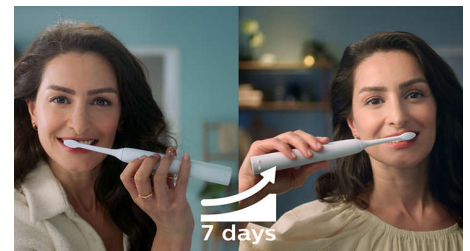

Easy-Start

Our Easy-Start programme gives you the option of a gradual, gentle increase in brushing power the first 14 times you use your new toothbrush.

Goodbye adapter. Hello USB.

Power adapters may seem small, but added together, their plastic makes a huge impact on the environment. By switching to a USB charger in our Philips Sonicare 1000-4000 Series alone, we can use up to 189,210 kg less plastic every 4 years. That's powerful, right?