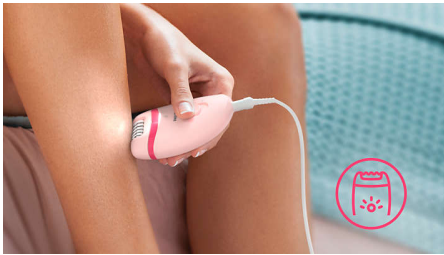

- 2 speed settings to grab thinner and thicker hairs
- Profiled, ergonomic grip for comfortable handling
- Washable epilation head for extra hygiene and easy cleaning
- Unique built-in light for greater visibility of fine hairs

Thorough results

- Efficient epilation system pulls out the hairs from the root

Highlights

Efficient epilation system

Efficient epilation system leaves your skin smooth and stubble-free for weeks

Ergonomic grip

The rounded shape fits perfectly in your hand for comfortable hair removal. It looks great too!

Trimming head and bikini comb

It includes a trimming head and bikini comb to trim and shape delicate areas for more convenience.

Opti-light

Unique built-in light ensures fewer hairs are missed for a more effective epilation.

Washable epilation head

This epilator has a washable epilation head. The head can be detached and cleaned under running water for better hygiene