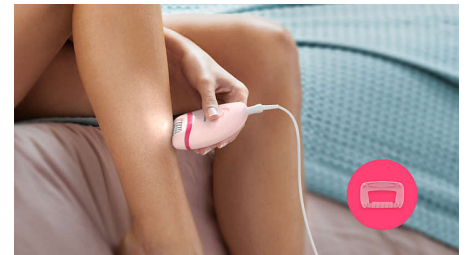

The rounded shape fits perfectly in your hand for comfortable hair removal. It looks great too!

Trimming head and bikini comb

It includes a trimming head and bikini comb to trim and shape delicate areas for more convenience.

Opti-light

Unique built-in light ensures fewer hairs are missed for a more effective epilation.

Washable epilation head

This epilator has a washable epilation head. The head can be detached and cleaned under running water for better hygiene

Massage cap

Massage cap eases the epilation sensation.

2 Speed settings

2 speed settings to remove thinner and thicker hairs for a more personalised hair removal treatment.

Shaving head and comb

The shaving head and comb provide a close shave and more gentleness in different body areas.