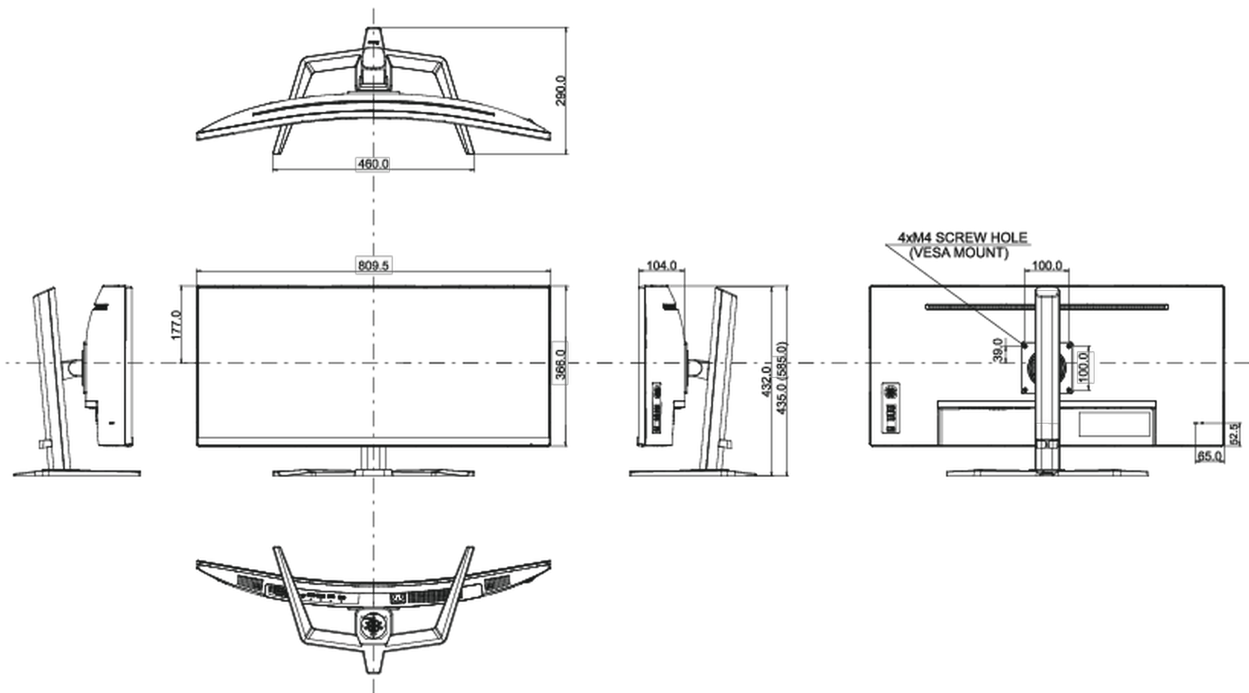

## 04 MECHANICAL

Display position adjustments	height, tilt
Height adjustment	150mm
Tilt angle	23° up; 5° down
VESA mounting	100 x 100mm

## 05 ACCESSORIES INCLUDED

Cables	power (1.8m), USB (1.8m), HDMI (1.8m), DP
Other	quick start guide, safety guide

## 08 DIMENSIONS / WEIGHT

Product dimensions W x H x D	809.5 x 435 (585) x 290mm
Box dimensions W x H x D	900 x 480 x 236mm
Weight (without box)	9.4kg
Weight (without stand)	6.7kg
Weight (with box)	12.4kg
EAN code	4948570124251