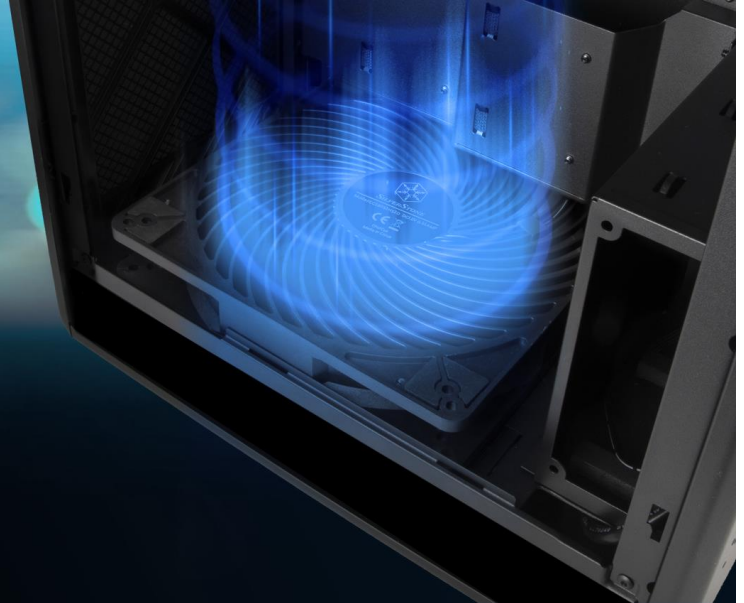

SILVERSTONE

Hot air rises, and rising air cools

By following the natural convection of air, ALTA G1M's layout design combined with a pre-installed Air Penetrator 180mm fan, contributes to excellent bottom-to-top directional airflow (stack effect), which takes advantage of hot air's natural tendency to rise.

Built for the highest-end of today's components

ALTA G1M is compatible with a maximum of a 360mm radiator whilst capable of accommodating graphics cards of any length, and of any height up to 4 slots.

Lightning speed connection with endless boundaries