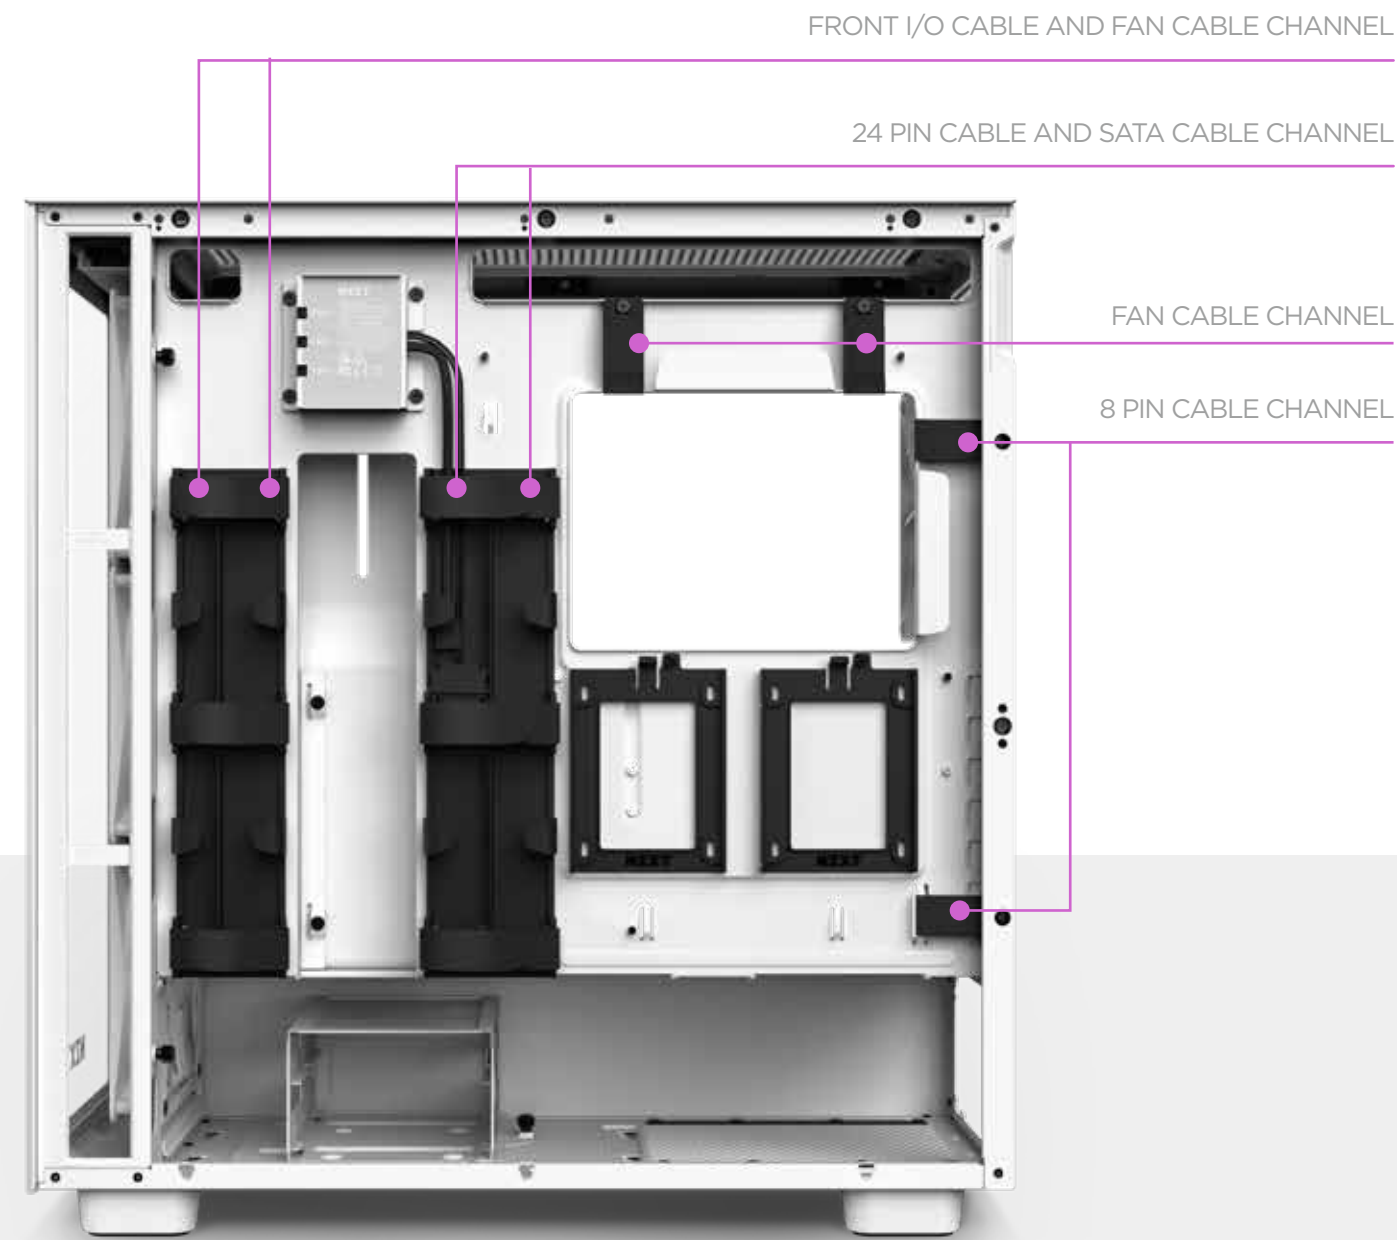

NZXT

H7 ELITE

PREMIUM ATX MID-TOWER

ABOUT THE PRODUCT

Light up your build to fit your style. The H7 Elite features excellent RGB features and a glass front panel to showcase your ideal build.

LIGHT IT UP

Achieve a vibrantly colorful build with pre-installed F140 RGB Core fans. This case also offers personalization and NZXT CAM controls, thanks to a built-in RGB controller.

KEEP IT COOL

Get excellent thermal efficiency thanks to a perforated top panel. The perforated panel provides improved ventilation as warm air flows through the top of the chassis, enabling even cooler temperatures. The top and front of the case support radiators up to 360mm for maximum cooling support. Three pre-installed RGB fans mean users get RGB cooling right out of the box.

BUILD WITH EASE

Streamline the build process with an improved cable management system. Wider cable channels provide more room to easily route cables, while the addition of hooks adds stability to hold everything in place. Ample space and clearance make the H7 Flow and H7 Elite a spacious chassis for ambitious builds.

PICK THE RIGHT STYLE

The H7 Elite comes with a glass front panel for a vivid RGB look. Available color options include matte white or matte black.

SPECIFICATIONS

All White

All Black

Dimensions	
With Feet	W: 230mm H: 505mm D:480mm
Without Feet	W: 230mm H: 480mm D: 480mm
Material(s)	
	SGCC Steel,Ultra-clear Tempered Glass (White)
	SGCC Steel, Dark Tinted Tempered Glass (Black)
Weight	
	10.98kg
Motherboard Support	
	ATX, Micro-ATX, mini-ITX
I/O Ports	
	2x USB 3.2 Gen 1 Type-A
	1 x USB 3.2 Gen 2 Type-C
	1 x Headset Audio Jack
Filters	
	All Air Intakes
Included Accessories	
	Installation screws
	10 x Cable ties
Expansion Slots	
	7
Drive Bays	
2.5"	4 + 2
3.5"	2
Radiator Support	
Front	Up to 360mm with Push/Pull
Top	Up to 360mm
Rear	Up to 140mm