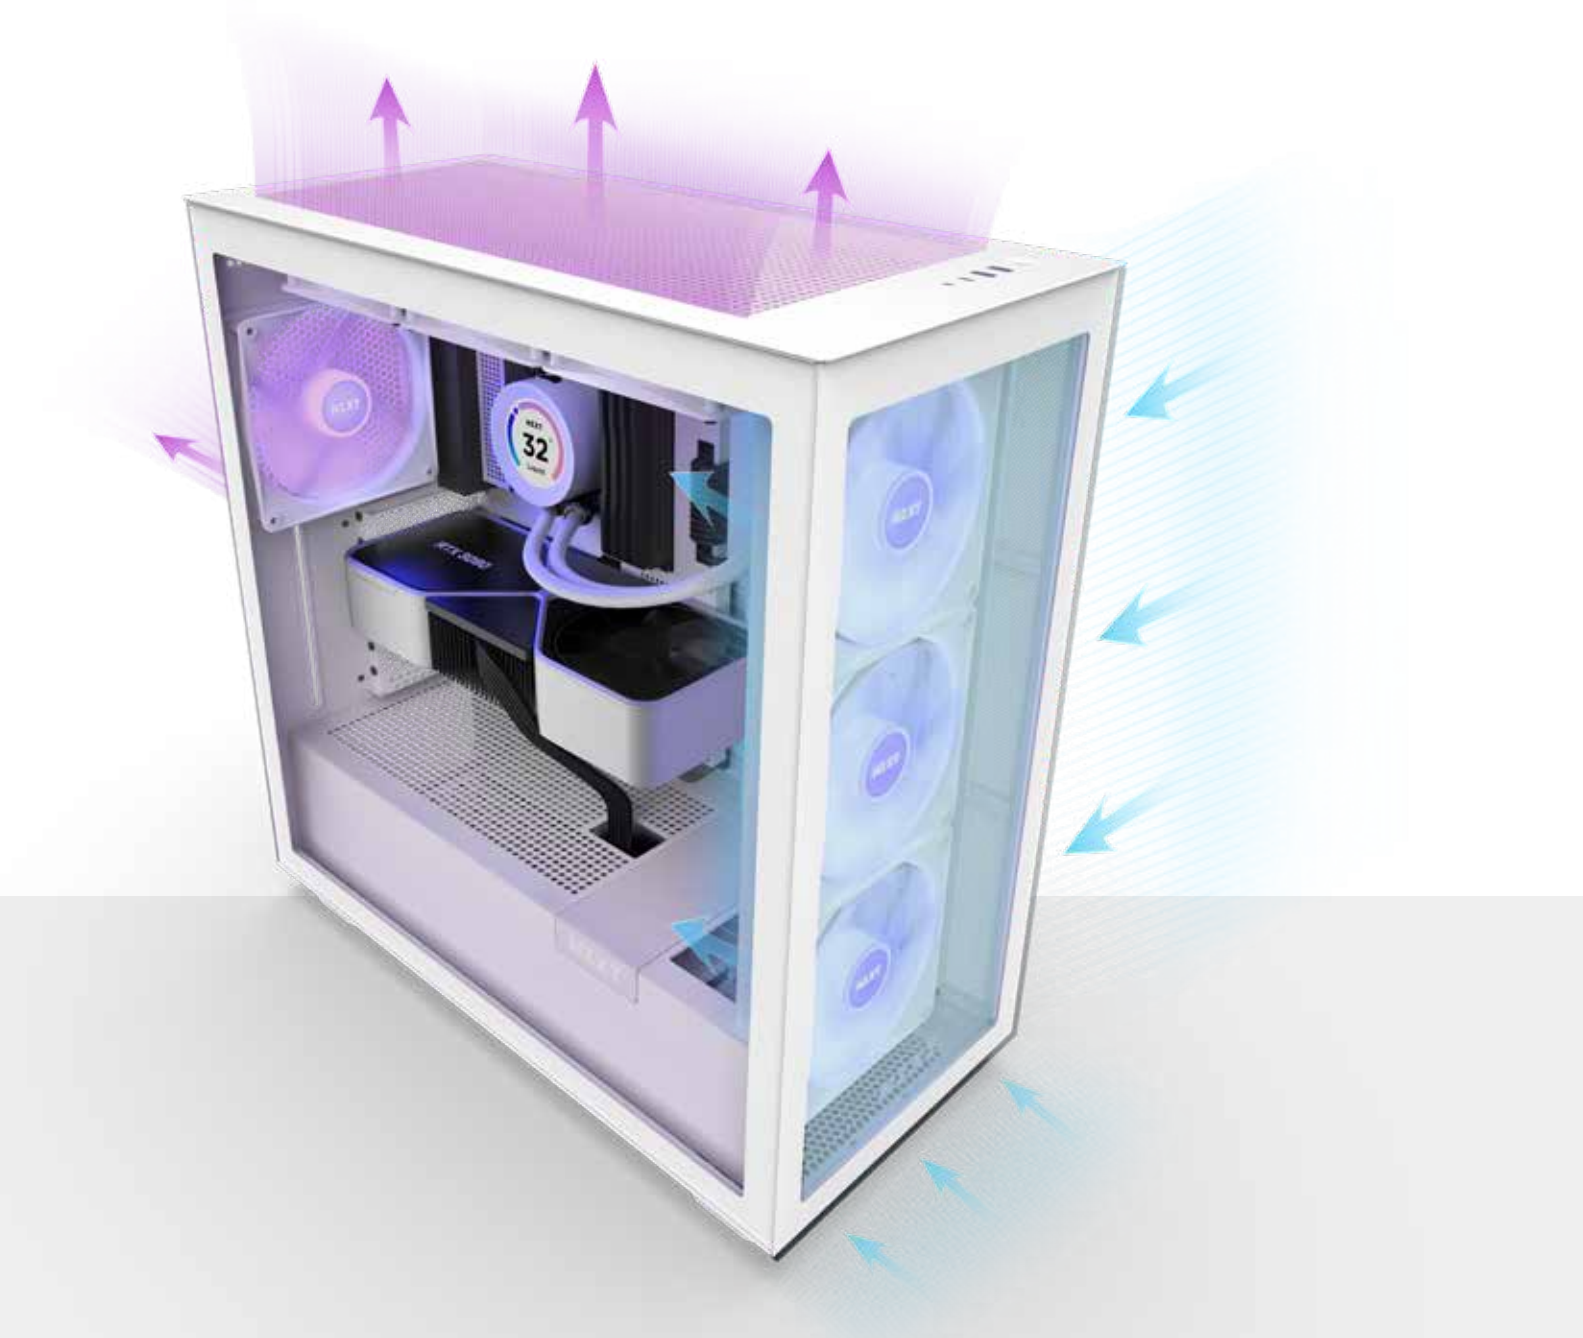

NZXT

H7 ELITE

PREMIUM ATX MID-TOWER

ABOUT THE PRODUCT

Light up your build to fit your style. The H7 Elite features excellent RGB features and a glass front panel to showcase your ideal build.

LIGHT IT UP

Achieve a vibrantly colorful build with pre-installed F140 RGB Core fans. This case also offers personalization and NZXT CAM controls, thanks to a built-in RGB controller.

KEEP IT COOL

Get excellent thermal efficiency thanks to a perforated top panel. The perforated panel provides improved ventilation as warm air flows through the top of the chassis, enabling even cooler temperatures. The top and front of the case support radiators up to 360mm for maximum cooling support. Three pre-installed RGB fans mean users get RGB cooling right out of the box.

BUILD WITH EASE

Streamline the build process with an improved cable management system. Wider cable channels provide more room to easily route cables, while the addition of hooks adds stability to hold everything in place. Ample space and clearance make the H7 Flow and H7 Elite a spacious chassis for ambitious builds.

PICK THE RIGHT STYLE

The H7 Elite comes with a glass front panel for a vivid RGB look. Available color options include matte white or matte black.

SPECIFICATIONS

All White

All Black

Dimensions	
With Feet	W: 230mm H: 505mm D:480mm
Without Feet	W: 230mm H: 480mm D: 480mm
Material(s)	
	SGCC Steel,Ultra-clear Tempered Glass (White)
	SGCC Steel, Dark Tinted Tempered Glass (Black)
Weight	
	10.98kg
Motherboard Support	
	ATX, Micro-ATX, mini-ITX
I/O Ports	
	2x USB 3.2 Gen 1 Type-A
	1 x USB 3.2 Gen 2 Type-C
	1 x Headset Audio Jack
Filters	
	All Air Intakes
Included Accessories	
	Installation screws
	10 x Cable ties
Expansion Slots	
	7
Drive Bays	
2.5"	4 + 2
3.5"	2
Radiator Support	
Front	Up to 360mm with Push/Pull
Top	Up to 360mm
Rear	Up to 140mm