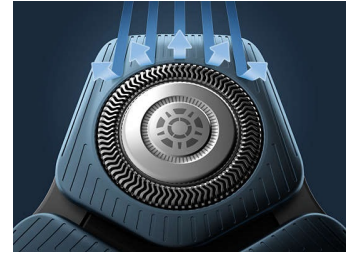

Power Adapt sensor

The intelligent facial-hair sensor reads hair density 500 times per second. The technology auto-adapts cutting power for an effortless and gentle shave.

360 D Flexing heads

Fully flexible heads turn 360° to follow your facial contours. Experience optimal skin contact for a thorough and comfortable shave.

Hair-Guide Precision heads

The new shape of the shaving heads is engineered for precision. The surface is enhanced with hair guiding channels, designed to move hair into an effective cutting position.

Cable-free Quick Clean Pod