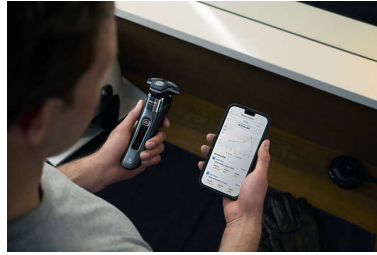

Personalisation via app

Perfect your shave by pairing your shaver with the Philips GroomTribe app. Shave by shave, track the progress of your skin, personalise your shave and master your technique for a shave that's as close as it is kind to skin.